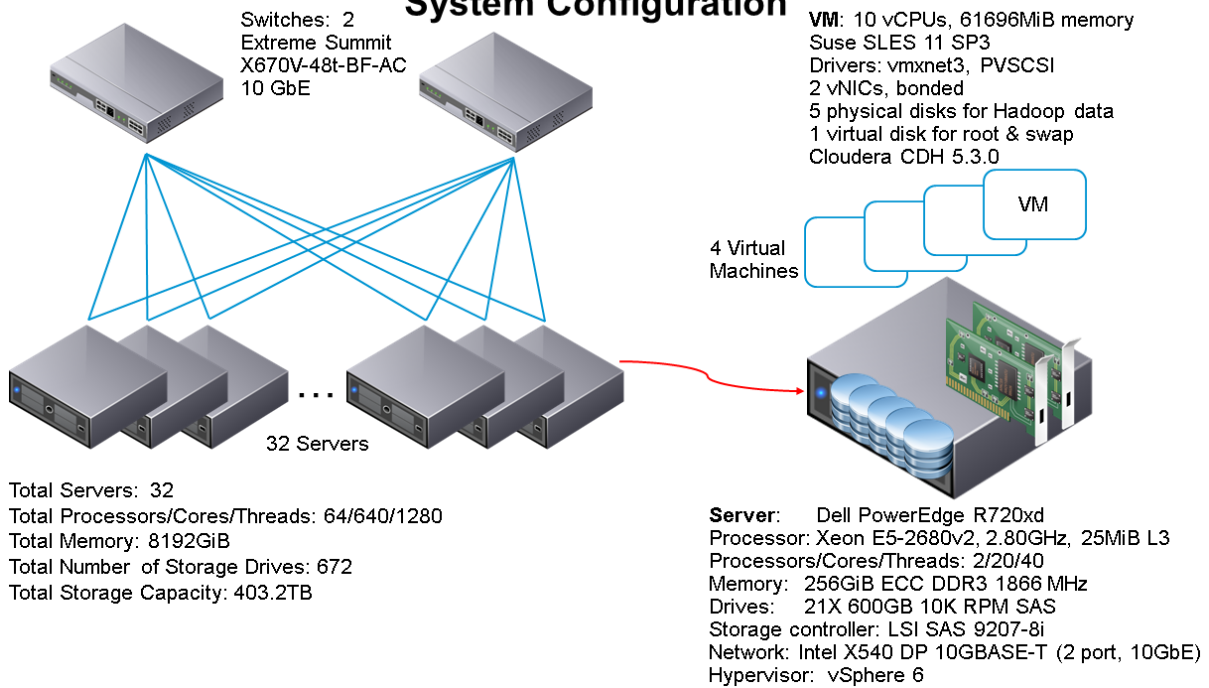

**System Configuration**

Physical Storage/Scale Factor	Scale Factor/Physical Memory
<b>13.44</b>	<b>3.41</b>

**Cluster Configuration**

Total Servers	32X PowerEdge R720xd
Total Processors/Cores/Threads	64/640/1280
Total Memory	8192GiB
Total Storage Capacity	403.2TB

**Server Configuration**

Processors	2X Intel Xeon E5-2680v2, 2.80GHz, 25MiB L3
Memory	256GiB
Storage Controller	Dell H220: LSI SAS9207-8i
Storage Devices	21X 600GB 10K SAS SFF HDD (internal)
Network Interface	Intel X540 DP 10GBASE-T (2 port, 10GbE)