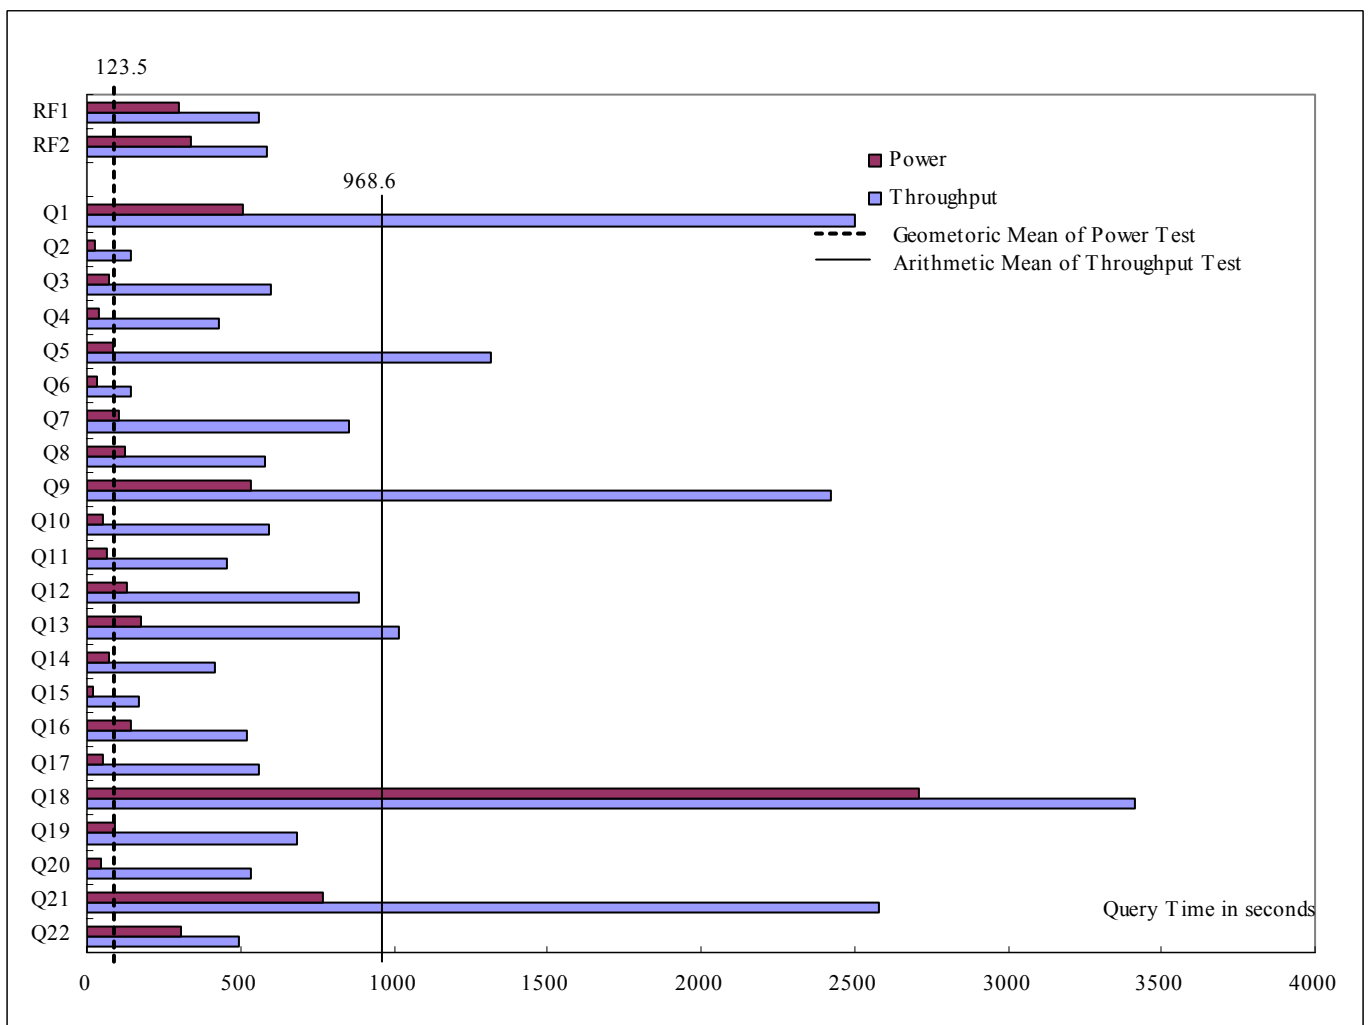

NEC Express5800/1320Xe (32 SMP)

TPC-H Rev. 2.1.0
Report Date: Jul 19, 2005
Revision Date: Nov 10, 2005

Total System Cost	Composite Query per Hour Metric		Price/Performance	
$1,573,303 (USD)	22,967.3 QphH@1000GB		$68.51 / QphH@1000GB	
Database size	Database Manager	Operating System	Other Software	Availability Date
1000 GB	Microsoft SQL Server 2005 Enterprise Edition 64-bit	Microsoft® Windows® Server 2003, Datacenter Edition for 64-bit Itanium-based Systems SP1	Microsoft® Visual Studio .NET 2003	Dec 7, 2005

Database Load Time = 10:34:00	Load include backup:Y	Disk Size/Database Size = 25.16
RAID(Base table only):N	RAID(Base tables and auxiliary data structures):N	RAID(All):N

System Configuration:

Total Processors/Cores/Threads	32/32/32	Intel® Itanium® 2 1.6GHz 9MB L3 cache
Memory	128GB	Main Memory
Disk Controllers	45	QLogic™ QLA2340
	1	SCSI HBA
Disk Drives	755	36GB FC
	1	36GB SCSI
Total Disk Storage		25,160 GB