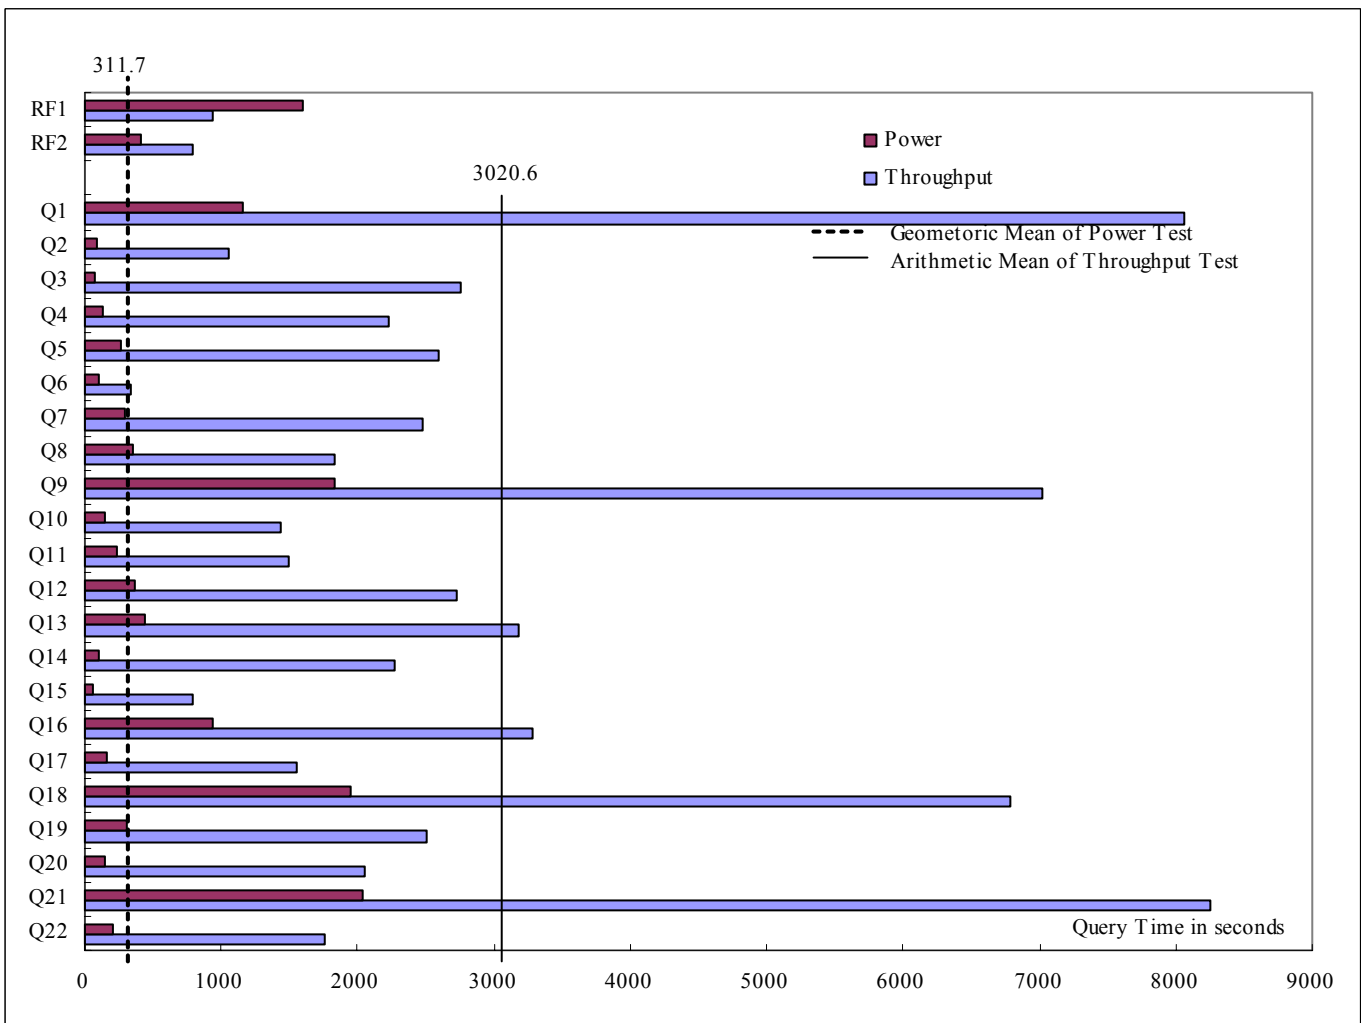

NEC Express5800/1320Xe (32 SMP)

TPC-H Rev.2.3.0

Report Date
November 7, 2005

Total System Cost	Composite Query per Hour Metric		Price/Performance	
$1,888,276 (USD)	28,390.1 QphH@3000GB		$66.52 / QphH@3000GB	
Database size	Database Manager	Operating System	Other Software	Availability Date
3000 GB	Microsoft SQL Server 2005 Enterprise Itanium Edition	Microsoft® Windows® Server 2003, Datacenter Edition for 64-bit Itanium-based Systems SP1	Microsoft® Visual Studio .NET 2003	May 5, 2006

Database Load Time = 36:04:45	Load include backup:Y	Disk Size/Database Size = 11.66
RAID(Base table only):N	RAID(Base tables and auxiliary data structures):N	RAID(All):N
System Configuration:		
Total Processors/Cores/Threads	32/32/32	Intel® Itanium® 2 1.6GHz 9MB L3 cache
Memory	256GB	Main Memory
Disk Controllers	1	QLogic™ QLA2340
	22	QLogic™ QLA2342
	1	SCSI HBA
Disk Drives	1050	36GB FC
	1	36GB SCSI
Total Disk Storage		34,983 GB