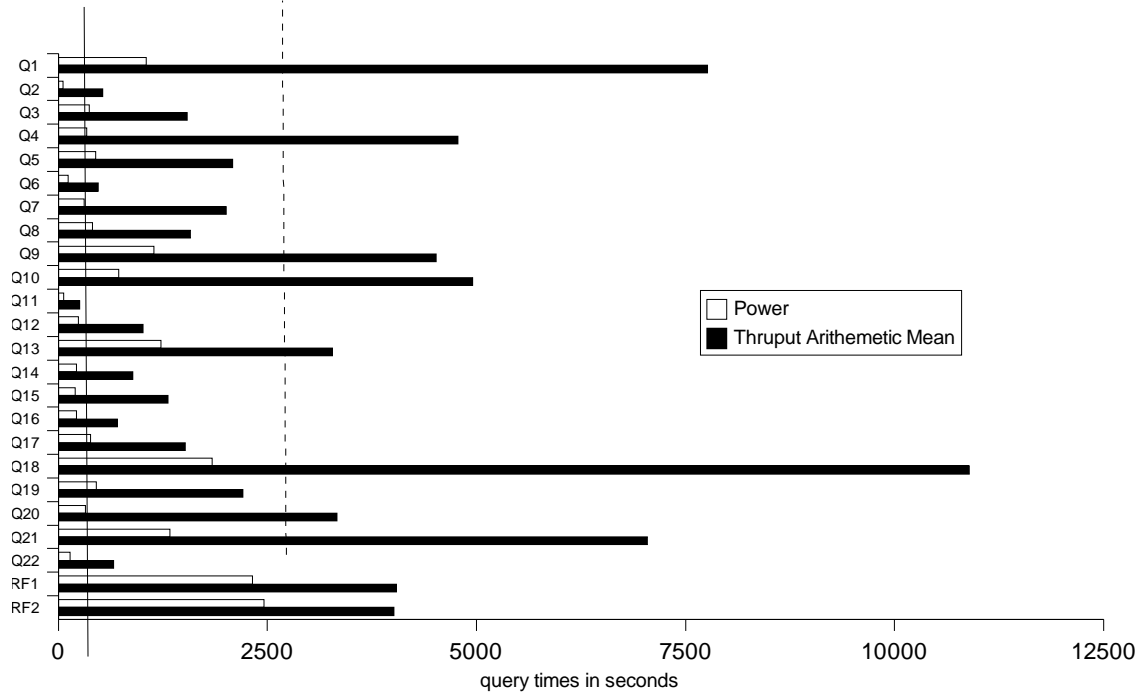

300GB

**Sybase IQ 12.5
Single Application
Server**

Solaris 10

**Solaris Volume
Manager**

may 9, 2005

417.3 = power geometric mean

2879.3 = throughput arithmetic mean

Database Load Time = 7 hrs 21 mins