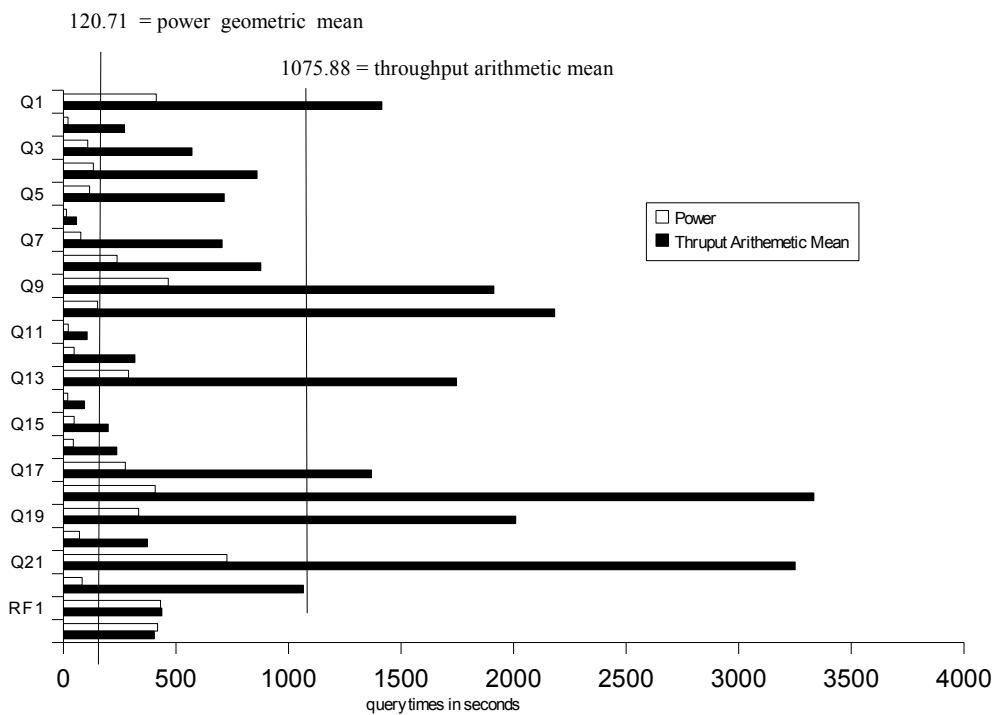

Solaris 10

**Solaris Volume
Manager**

April 14, 2009

Database Load Time = 5 Hrs 39 mins

Load Includes Backup: N

Total Storage/Database Size= 3.35

RAID (Base tables): RAID 1

RAID (Base tables and auxiliary data structures): RAID 1