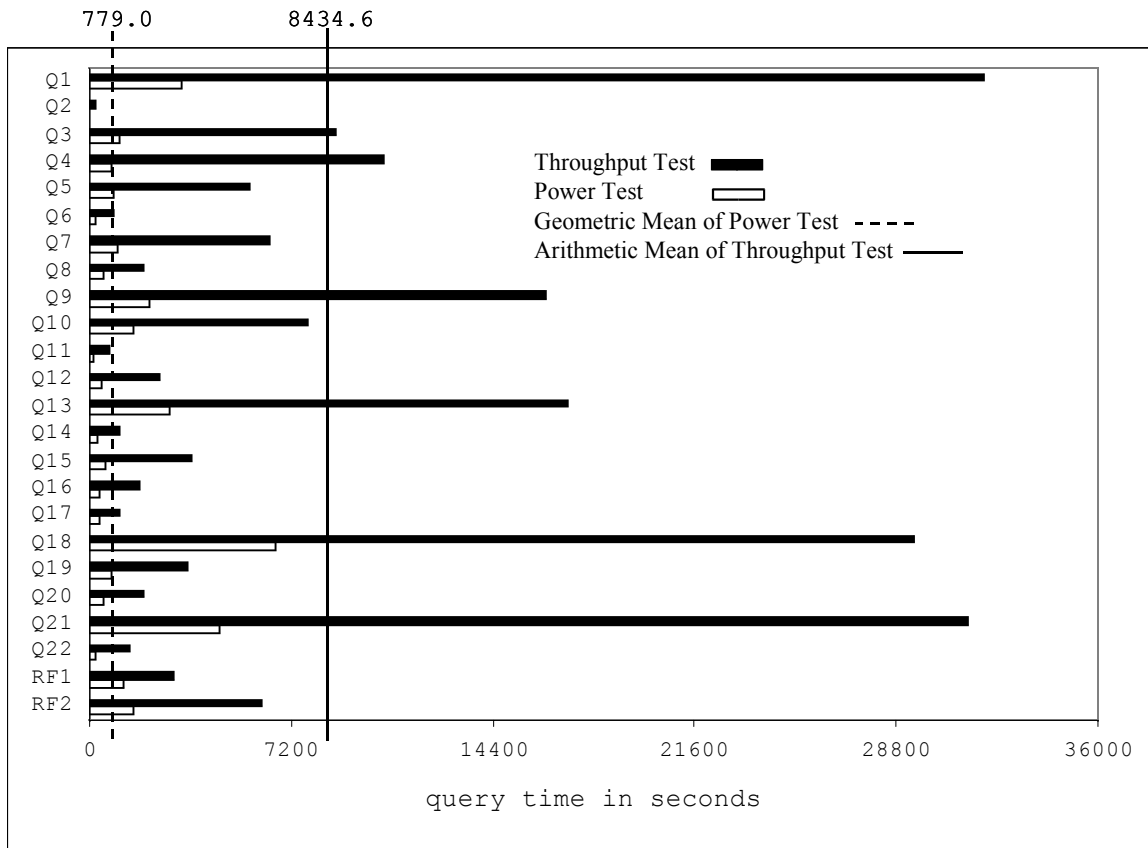

Database Load Time = 18:49

Load Includes Backup: N

Total Data Storage/Database Size=3.19

RAID (Base tables): Y

RAID (Base tables and auxiliary data structures): Y

RAID (All): N

System Configuration: Sun Fire™ V240 Server
Processors: 2 UltraSPARC™ IIIi Cu 1 GHz processors
Memory: 8 GB memory
Disks: 4 internal disks (36.4 GB), 1 SE3310 (12x73.4GB)
Total Storage: 955.9 GB (in this calculation one GB is defined as 1024*1024*1024 bytes)