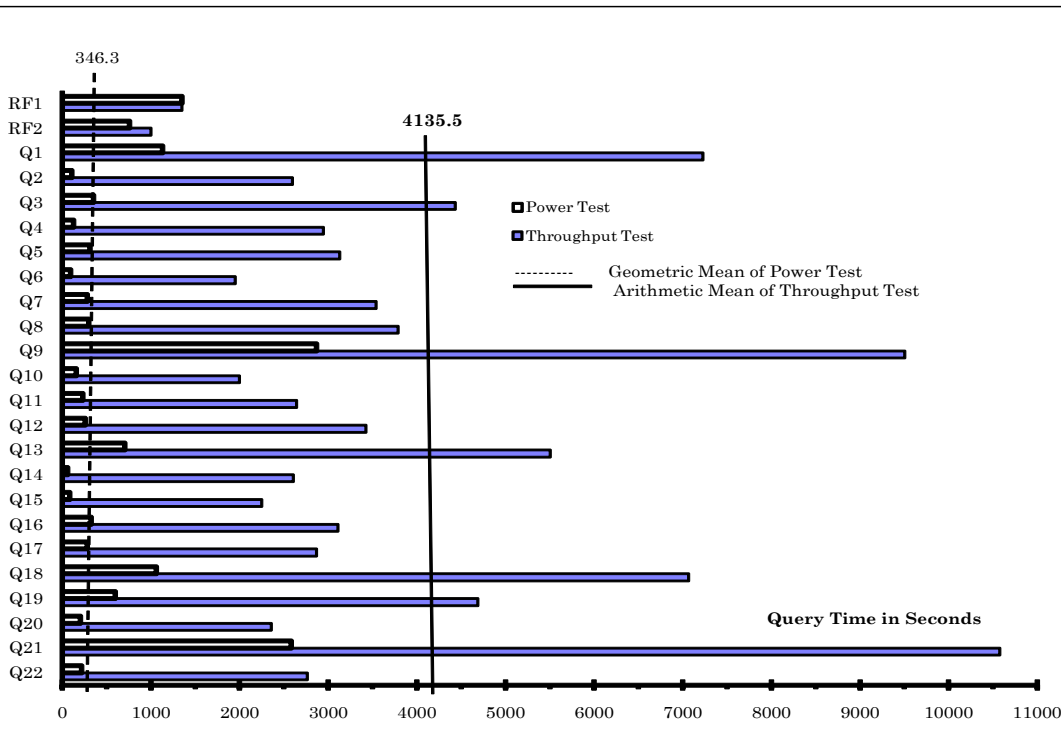

# ES7000 Model 7600R Enterprise Server (16s)

TPC-H Rev. 2.8.0  
TPC Pricing 1.4

Report Date  
February 17, 2009

<b>Total System Cost</b>		<b>Composite Query per Hour Rating</b>		<b>Price Performance</b>	
\$1,518,988 USD		80,172.7 QpH @ 1000GB		\$18.95 / QpH @ 1000GB	
<b>Database Size</b>	<b>Database Manager</b>	<b>Operating System</b>	<b>Other Software</b>	<b>Availability Date</b>	
10000 GB*	Microsoft SQL Server 2008 Enterprise Edition (64-bit)	Microsoft Windows Server 2008, Datacenter Edition (64-bit)	Visual Studio Standard 2005	February 17, 2009	

Database Load Time = 54:59:51    Load included backup: Y    Total Data Storage / Database Size = 8.81

RAID (Base tables): N    RAID (Base tables and Auxiliary Data Structures): N    RAID (All): N

System Components		System Total	Per Node
Nodes		1	n.a.
Processors/Cores/Threads: (4 of 6 cores used/processor) Intel® Hex Core Xeon™ X7460 2.66GHz w/ 16MB L3 Cache		16/64/64	16/64/64
Memory (in GB)		512	512
Inbuilt 1Gb Eth. Contrls. (1 used)		8	8
Disk Controllers	PCIe Fibre Channel	36	36
	PCI SAS RAID (boot)	1	1
Disk Drives	73GB FC 15K rpm	555	555
	146GB FC 15K rpm	373	373
	73GB SAS 10K rpm (boot media)	3	3
Total Disk Storage - formatted capacity		88,082 GB	88,082 GB

\* Database size includes only raw data (eg, no temp, index, redundant storage space, etc.)

### Numerical Quantities Summary

**Measurement Results**

Scale Factor	10000 GB
Total Data Storage / Database Size	8.81
Start of Database Load	1/25/2009 1:56:15
End of Database Load	1/27/2009 8:56:06
Database Load Time	54:59:51
Query Streams for Throughput Test	9
TPC-H Power	103,956.1
TPC-H Throughput	61,830.5
Composite Query per Hour Rating (QphH@1000GB)	80,172.7
Total System Price Over 3 Years	\$1,518,988 USD
TPC-H Price Performance Metric (\$/QphH@1000GB)	\$18.95 USD