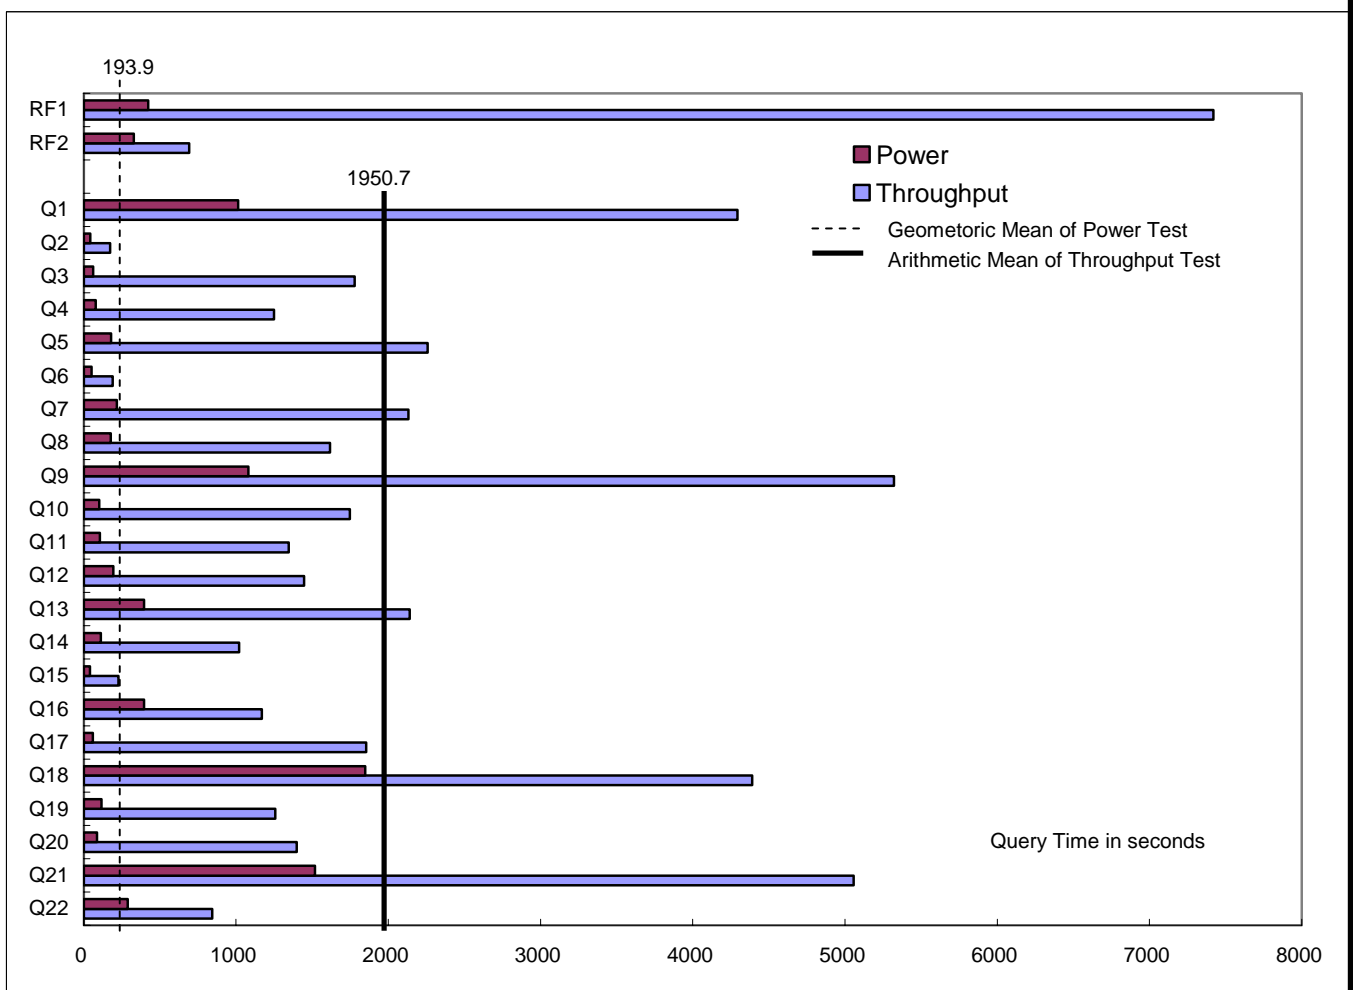

NEC	NEC Express5800/1320Xe (16 SMP)	TPC-H Rev.2.10		
		Reported Date June 7, 2005		
Total System Cost	Composite Query per Hour Metric	Price/Performance		
\$1,338,176 (USD)	13,453.9 QphH@1000GB	\$99.47 / QphH@1000GB		
Database size	Database Manager	Operating System	Other Software	Availability Date
1000 GB	Microsoft SQL Server 2005 Enterprise Edition 64-bit	Microsoft® Windows® Server 2003, Datacenter Edition for 64-bit Itanium-based Systems SP1	Microsoft® Visual Studio .NET 2003	Dec 7, 2005

Measurement Intervals

Measurement Interval in Throughput Test (Ts)	56864 seconds
--	---------------

Duration of Stream Execution:

	Seed	Query Start Date/Time	RF1 Start Date/Time	RF2 Start Date/Time	Duration
		Query End Date/Time	RF1 End Date/Time	RF2 End Date/Time	
Stream 0	526210919	05/29/2005 02:13:35 05/29/2005 04:29:40	05/29/2005 02:06:32 05/29/2005 02:13:34	05/29/2005 04:29:41 05/29/2005 04:35:11	
Stream 1	526210920	05/29/2005 04:35:14 05/29/2005 16:00:13	05/29/2005 04:35:13 05/29/2005 17:46:52	05/29/2005 17:46:53 05/29/2005 17:55:27	13:20:14
Stream 2	526210921	05/29/2005 04:35:14 05/29/2005 15:51:33	05/29/2005 17:55:32 05/29/2005 18:06:37	05/29/2005 18:06:39 05/29/2005 18:18:35	13:43:21
Stream 3	526210922	05/29/2005 04:35:15 05/29/2005 16:25:22	05/29/2005 18:18:41 05/29/2005 18:30:56	05/29/2005 18:30:59 05/29/2005 18:42:48	14:07:34
Stream 4	526210923	05/29/2005 04:35:15 05/29/2005 16:27:19	05/29/2005 18:42:56 05/29/2005 18:55:09	05/29/2005 18:55:12 05/29/2005 19:07:30	14:32:14
Stream 5	526210924	05/29/2005 04:35:16 05/29/2005 16:46:16	05/29/2005 19:07:39 05/29/2005 19:20:06	05/29/2005 19:20:10 05/29/2005 19:32:44	14:57:28
Stream 6	526210925	05/29/2005 04:35:17 05/29/2005 16:24:26	05/29/2005 19:32:55 05/29/2005 19:46:11	05/29/2005 19:46:15 05/29/2005 19:55:54	15:20:37
Stream 7	526210926	05/29/2005 04:35:18 05/29/2005 17:38:33	05/29/2005 19:56:11 05/29/2005 20:08:55	05/29/2005 20:09:04 05/29/2005 20:22:58	15:47:40