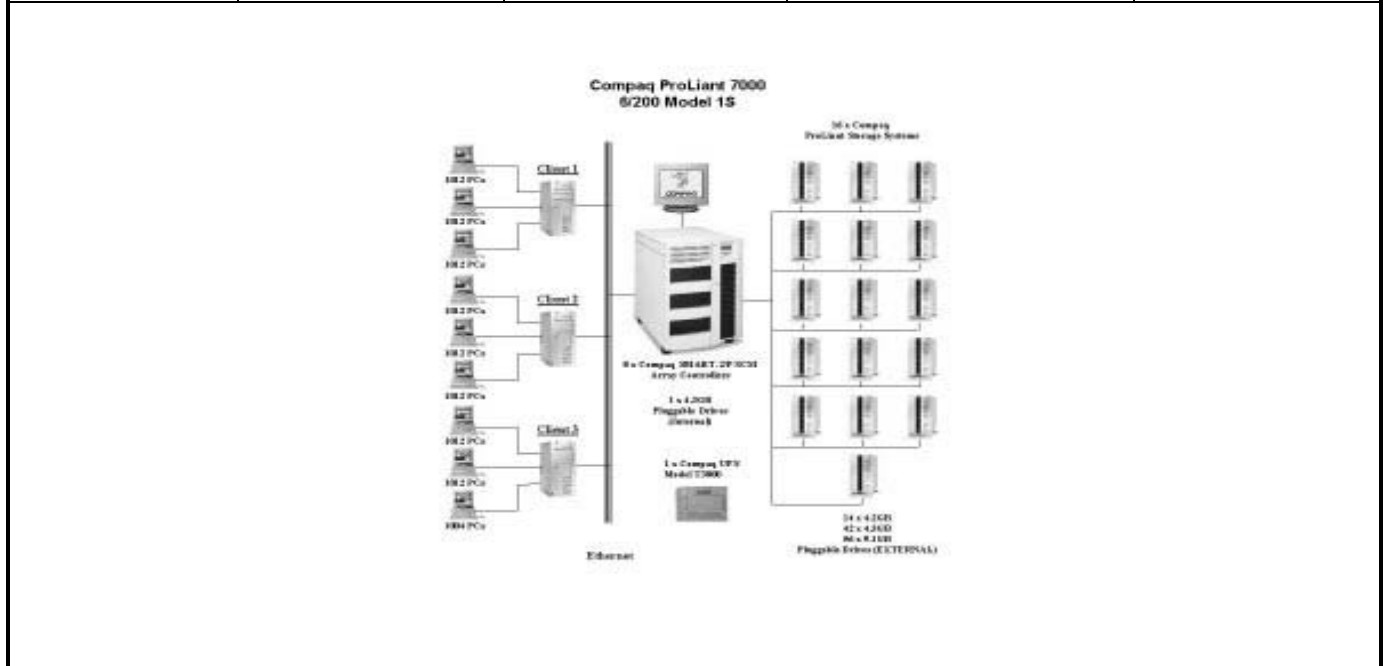

Compaq Computer Corporation	ProLiant 7000 6/200 Model 1S	TPC-C Rev. 3.3
	C/S with 3 ProLiant 800	Report Date: Oct 13,1997

Total System Cost	TPC-C Throughput	Price/Performance	Availability Date
\$485,618	11055.70	\$39.25	Dec 31, 1997

	Server		Each Client	
System Components	Quantity	Description	Quantity	Description
Processor	4	200MHz Pentium®Pro w/ 1MB Level 2 Cache	2	200MHz Pentium®Pro w/ 256K cache
Memory	1	4096MB	1	192MB
Disk Controllers	8	SMART-2/P SCSI Array Controller	1	Integrated Ultra SCSI Controller
Disk Drives	43	4.3GB SCSI-2 Drive	1	4.3GB SCSI-2 Drive
	56	9.1GB SCSI-2 Drive		
	14	4.2GB SCSI-2 Drive (P/N 304859-B21)		
Total Storage		708.33GB		
Tape Drives	1	4/16 TurboDAT		