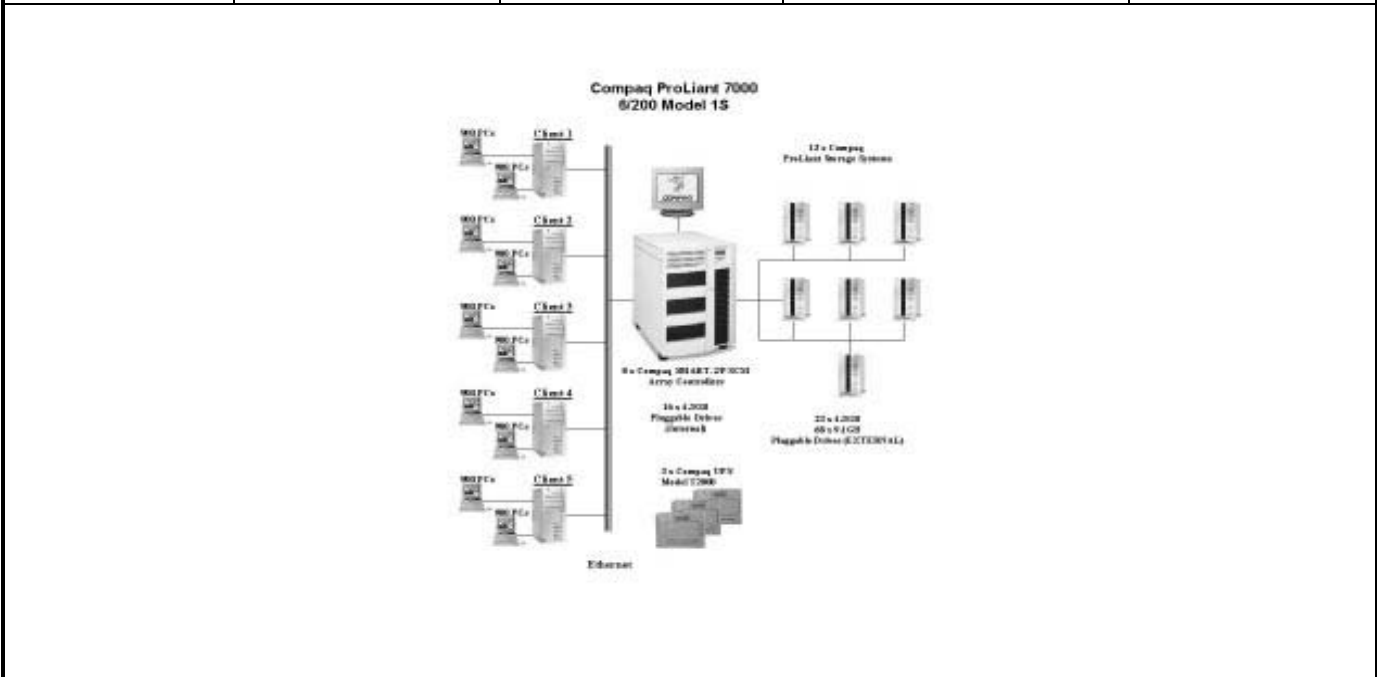

Compaq Computer Corporation	ProLiant 7000 6/200 Model 1S C/S with 5 ProLiant 800	TPC-C Rev. 3.3
		Report Date: Aug 18,1997

Total System Cost	TPC-C Throughput	Price/Performance	Availability Date
\$555,754	10,546.87	\$52.69	Feb. 15, 1998*

Processors	Database Manager	Operating System	Other Software	Number of Users
4 Pentium® Pro 200 MHz	Sybase ASE 11.5	SCO UnixWare SVR5	Tuxedo 4.2.2v2 Sybase Open Client/C	9,000

* Hardware: Oct. 31, 1997 Software: Feb. 15, 1998	Server		Each Client	
System Components	Quantity	Description	Quantity	Description
Processor	4	200MHz Pentium®Pro w/ 1MB Level 2 Cache	2	200MHz Pentium®Pro w/ 256K cache
Memory	1	4096MB	1	320MB
Disk Controllers	8	SMART-2/P SCSI Array Controller	1	Integrated Ultra SCSI Controller
Disk Drives	41	4.3GB SCSI-2 Drive	1	4.3GB SCSI-2 Drive
	56	9.1GB SCSI-2 Drive		
	10	4.3GB SCSI-2 Drive (P/N 304859-B21)		
Total Storage		688.45GB		
Tape Drives	1	4/16 TurboDAT		