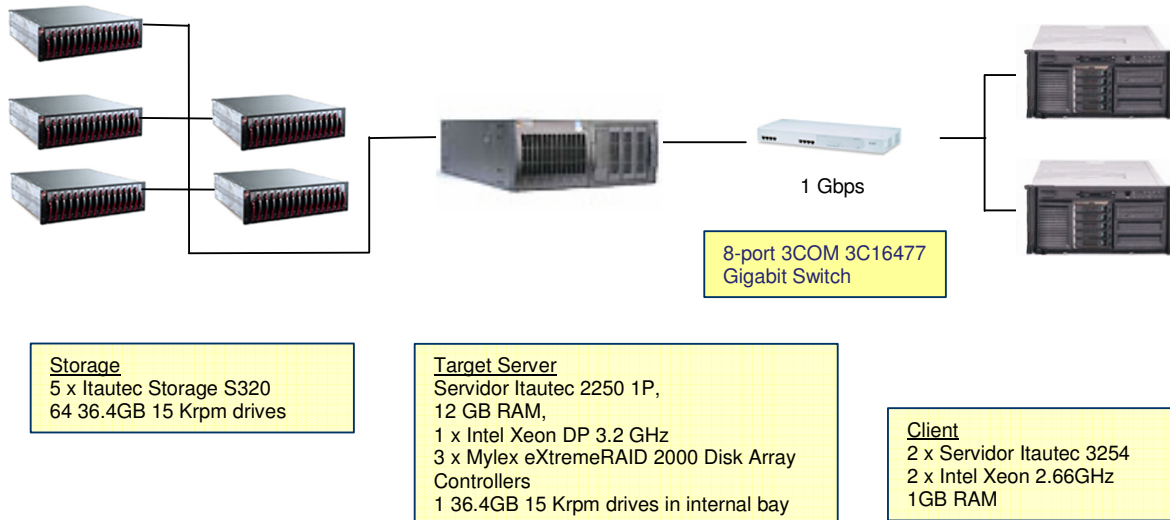

**Servidor Itautec 2250 1P C/S  
with Servidor Itautec 3254**

**TPC-C Rev. 5.3**

**Report Date: 12/14/2004**

|  |  |  |  |
|--|--|--|--|
| <b>Total System Cost</b>   | <b>TPC-C Throughput</b>                          | <b>Price/Performance</b>               | <b>Availability Date</b>               |
| R\$ 525,625 BRL  | 32,464   | R\$ 16.19 BRL                          | 12/14/2004                             |
| <b>Processors</b>  | <b>Database Manager</b>                          | <b>Operating System</b>                | <b>Other Software</b>                  |
| 1 Intel Xeon DP 3.2 GHz – Server<br>2 Intel Xeon 2.66 GHz – Client | Microsoft SQL Server 2000 Enterprise Edition SP3 | Windows Server 2003 Enterprise Edition | Microsoft Visual C++<br>Microsoft COM+ |
| <b>Number of Users</b>   |  |  |  |
| <b>25,880</b>  |  |  |  |

| System Components       | Server   |   | Each Client |   |
|-------------------------|----------|---|-------------|---|
|                         | Quantity | Description   | Quantity    | Description   |
| <b>Processor</b>        | 1        | 3.2 GHz Intel Xeon DP w/ 2 MB cache / 533 MHz frontside BUS | 2           | 2.66 GHz Xeon w/ 512 KB cache / 533 MHz frontside BUS |
| <b>Memory</b>           | 6        | 2GB Register DDR ECC 266MHz                                 | 2           | 512 MB Register SDRAM ECC DIMM                        |
| <b>Disk Controllers</b> | 3        | Mylex eXtremeRAID 2000                                      | 1           | Adaptec AIC-7899 Ultra2                               |
| <b>Disk Drives</b>      | 1        | 36.4 GB SCSI Drive 15 Krpm                                  | 1           | 36.4 GB 10Krpm SCSI Drive                             |
|                         | 64       | 36.4 GB SCSI Drive 15 Krpm                                  |             |   |
| <b>Total Storage</b>    | 2366 GB  |   | 36.4 GB     |   |
| <b>Tape Drives</b>      | 1        | 20/40 GB DAT  |             |   |