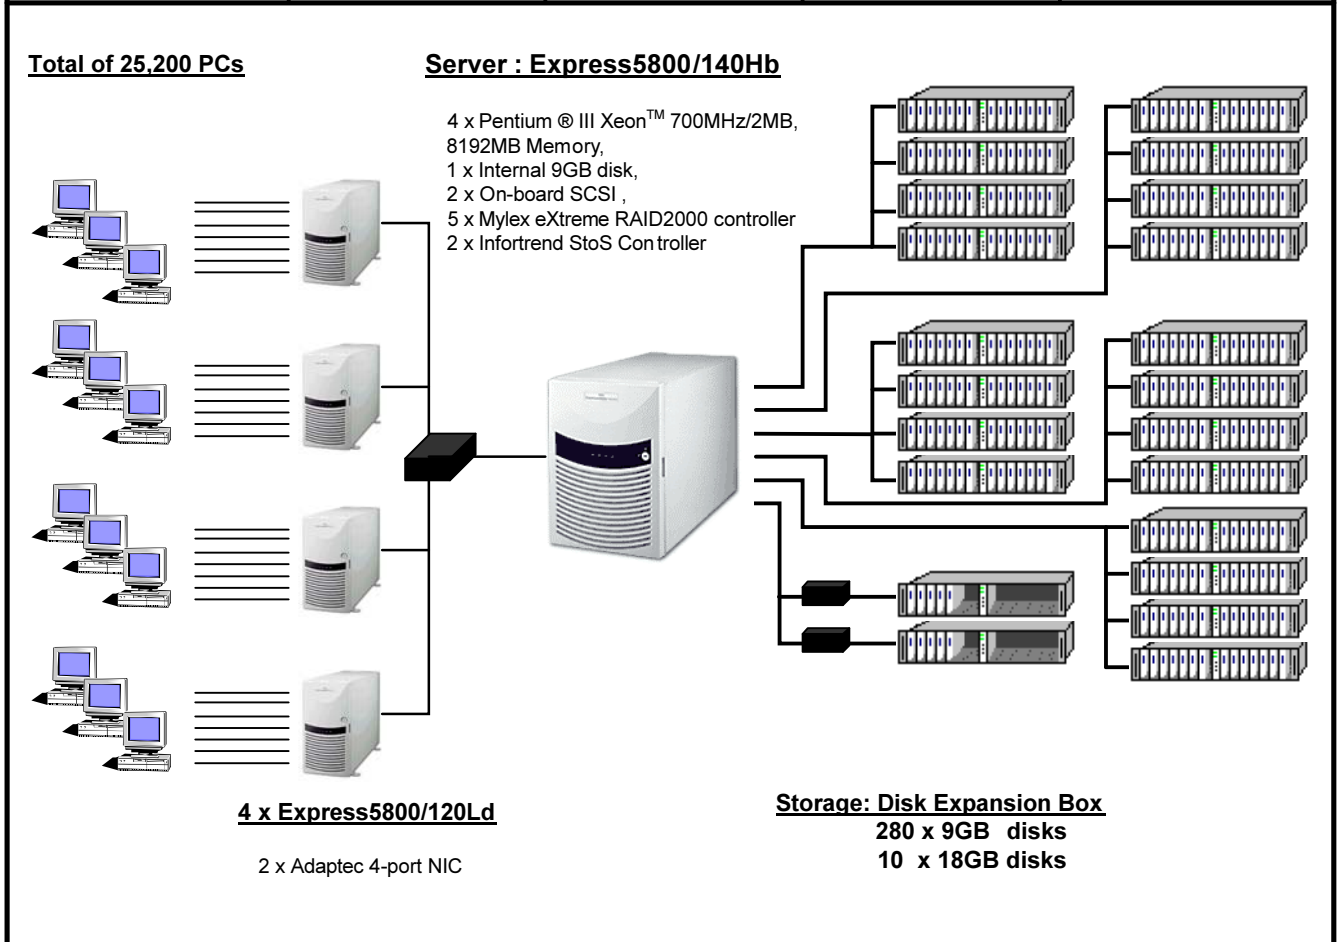

NEC		Express5800/140Hb C/S		TPC-C Rev.3.5 Reported Date June 19 ,2000
Total System Cost		TPC-C Throughput		Price/Performance
\$ 591,383		31,764.37 tpmC		\$18.61 per tpmC
Processors		Database Manager	Operating System	Other Software
4 x Pentium®III Xeon™ 700MHz 2MB L2 cache		Microsoft SQL Server 2000 Enterprise Edition	Microsoft Windows 2000 Advanced Server	Windows2000 Server w/ COM+, IIS5.0 Microsoft VC++
				Number of Users
				25,200

System Component	Server		Each Client	
Processors	4	Pentium ® III Xeon™ 700MHz	2	Pentium ® III 866MHz
Cache		2MB L2 Cache		256KB L2 Cache
Memory	1	8192MB	1	512MB
Disk Controllers	6	Mylex eXtreme RAID 2000	1	On-board SCSI
	2	On-board SCSI		
	2	Infortrend S2S controller		
Disk Drives	281	9GB (8.47GB usable)	1	9GB
	10	18GB (16.95 GB usable)		
Total Storage		2473 GB		9GB
Others	1	CD-ROM Drive	2	Adaptec 4port Ether NIC
	1	On-board Ether controller	1	CD-ROM Drive
			1	On-board Ether controller