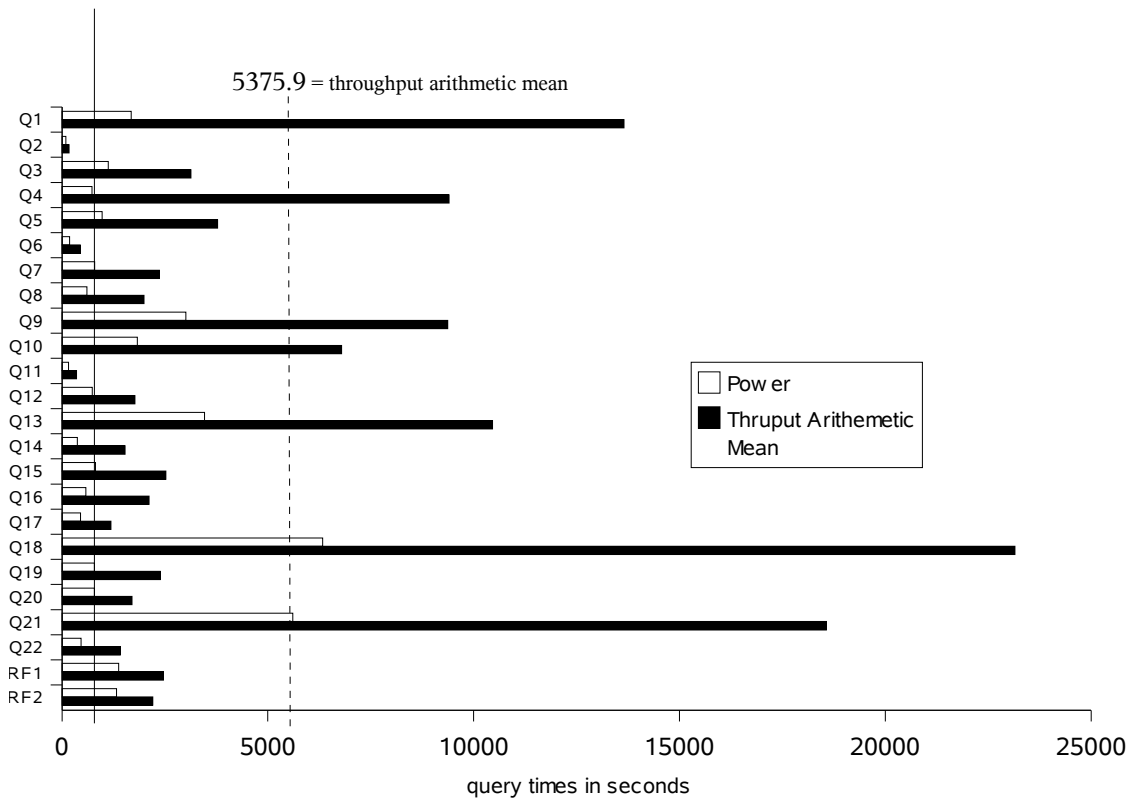

**Sun Fire™ V490 Server
with Sybase IQ Multiplex 12.6**

TPC-H Rev. 2.3.0

Report Date: Jan 5, 2006

Total System Cost

Composite Query per Hour Metric

Price/Performance

$136,120.70

4367.5
QphH@1000GB

$31.17
per QphH@1000GB

Database Size

Database Manager

Operating System

Other Software

Availability Date

1000GB

**Sybase IQ 12.6
Single Application
Server**

Solaris 10

**Solaris Volume
Manager**

Jan 5, 2006

870.6 = power geometric mean