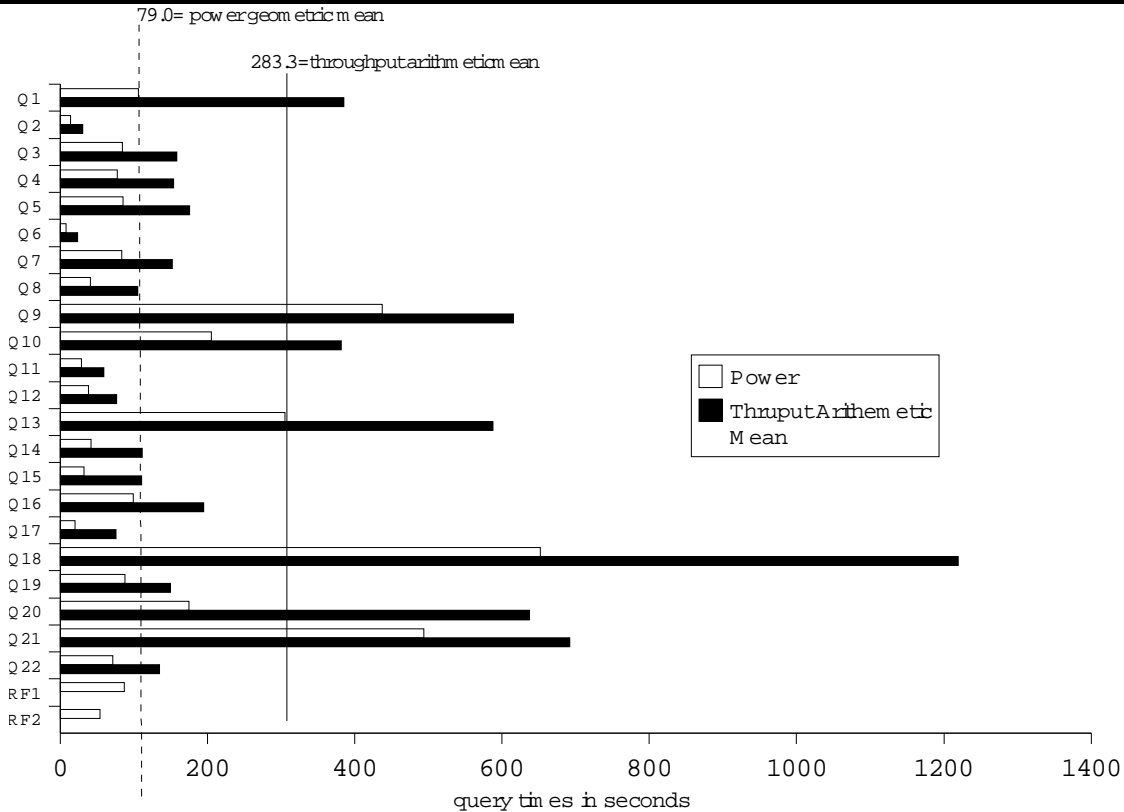

Sun Fire™ V890 Server
with Sybase IQ 12.6 Single
Application Server

TPC-H Rev.2.1.0

Report Date: Aug 15, 2005

Total System Cost

Composite Query per Hour Metric

Price/Performance

$485,448.70

10487.9
QphH@ 100GB

$46.29
per QphH@ 100GB

Database Size

Database Manager

Operating System

Other Software

Availability Date

100GB

Sybase IQ 12.6
Single Application
Server

Solaris 10

Solaris Volume
Manager

Aug 15, 2005